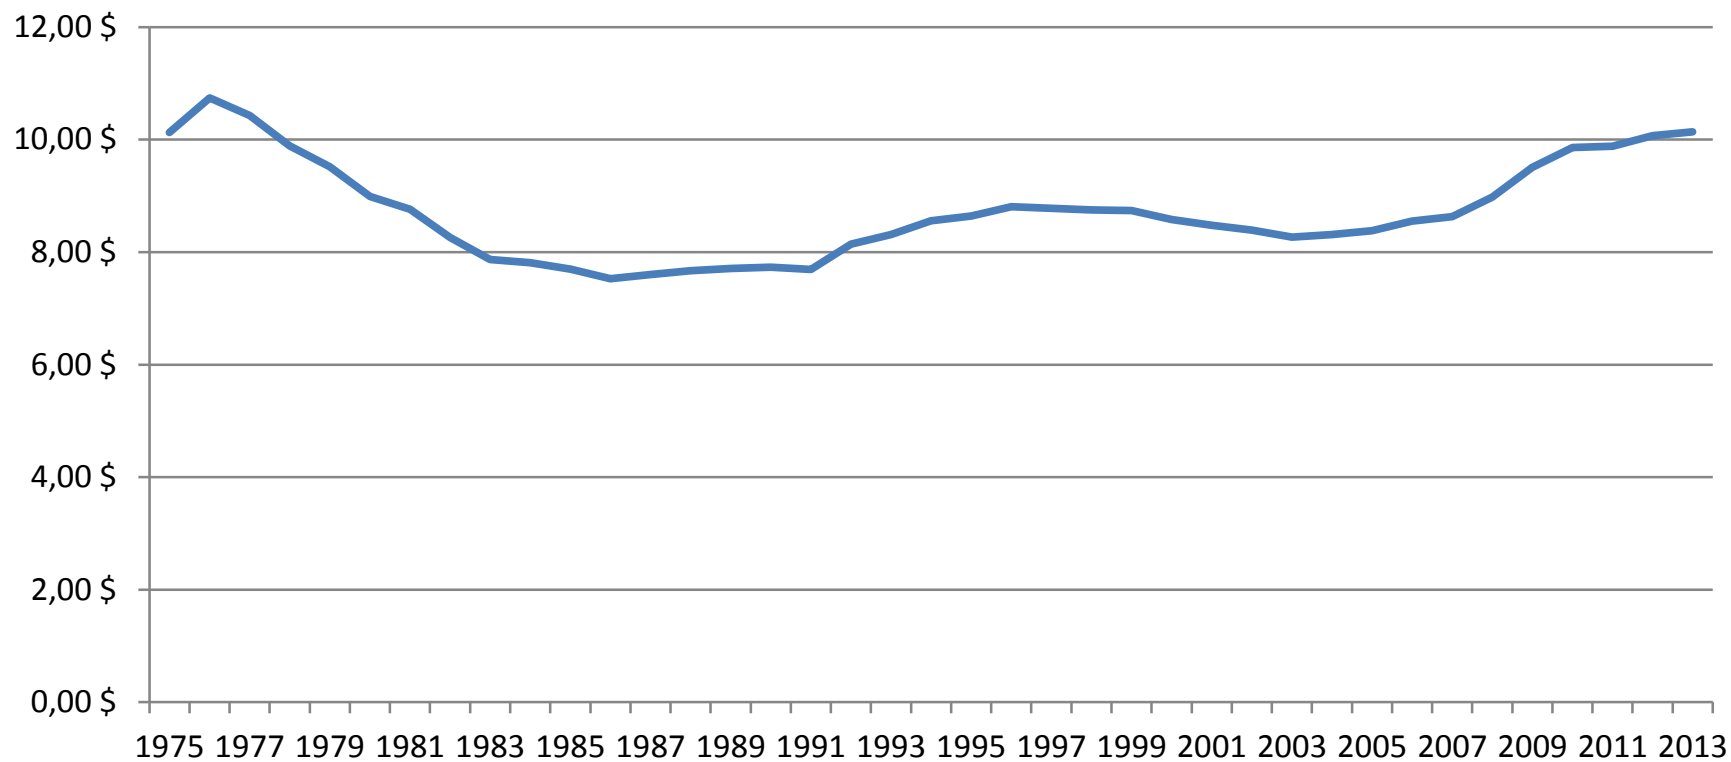

Real minimum wage (Canadian average)

The minimum wage for Canada is the average of the minimum wages of the provinces, weighted by the number of employees in each province expressed in constant 2013 dollars.